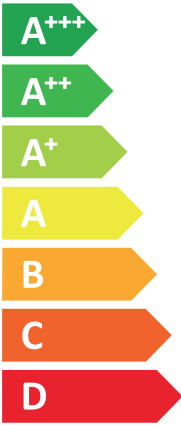

ENERG

енергия · ενέργεια

VISSMANN

VITOCAL 111-S, AWBT-M-E-AC 111.A16

A+

A+

Two icons of a house with sound waves. The top icon is labeled **41 dB** and the bottom icon is labeled **64 dB**.

Legend for power output zones on the map of Europe:

- Dark blue square: **6 kW**
- Medium blue square: **12 kW**
- Light blue square: **8 kW**

2019

811/2013

5863575-3