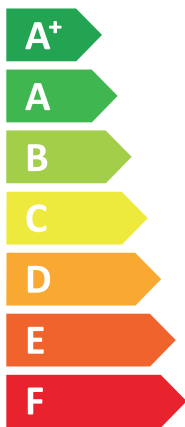

ENERG

енергия · ενέργεια

VIESMANN

VITOCAL 151-A, AWOT-E-AC-AF 151.A10

A++

A+

Two icons of a house with sound waves. The top icon is labeled "40 dB" and the bottom icon is labeled "56 dB".

A legend with three colored squares and their corresponding power output values: a dark blue square for "8 kW", a medium blue square for "9 kW", and a light blue square for "5 kW".