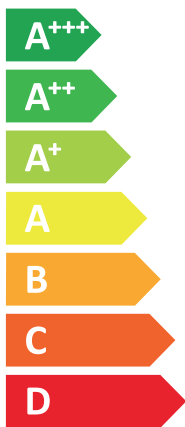

ENERG

енергия · ενέργεια

VIESMANN

VITOCAL 151-A, AWOT-E-AC-AF 151.A10

A++

A+

Two icons of a house with sound waves. The top icon is labeled "40 dB" and the bottom icon is labeled "56 dB".

A legend with three colored squares and their corresponding power output values: a dark blue square for "8 kW", a medium blue square for "9 kW", and a light blue square for "5 kW".