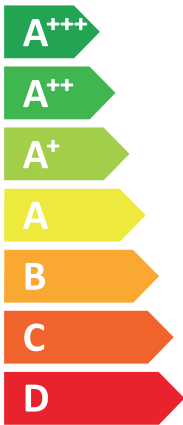

### VITOCAL 222-A, AWOT-M-E-AC 221.A10

**A++**

**A+**

Two icons representing sound power levels: a speaker inside a house and a house with a speaker. Below the first icon is the text "39 dB" and below the second is "56 dB".