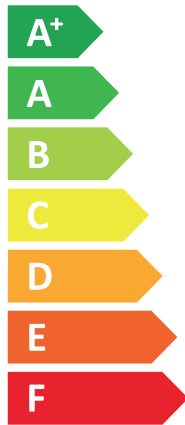

### VITOCAL 222-A, AWOT-M-E-AC 221.A10

**A++**

**A+**

Two icons representing sound power levels: a speaker inside a house and a house with a speaker. Below the first icon is the text "39 dB" and below the second is "56 dB".