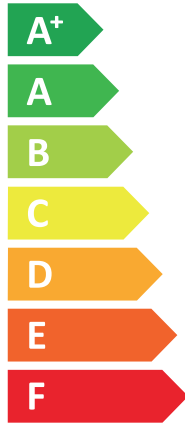

ENERG
енергия · ενέργεια

VISSMANN

VITOCAL 222-S, AWBT-E 221.C10

A++

A+

Two icons representing sound power levels: a speaker inside a house and a house with a speaker. Below the first icon is the text "39 dB" and below the second is "56 dB".

A legend for power consumption with three colored squares: dark blue for "11 kW", medium blue for "10 kW", and light blue for "8 kW".

2019

811/2013

5855354-01