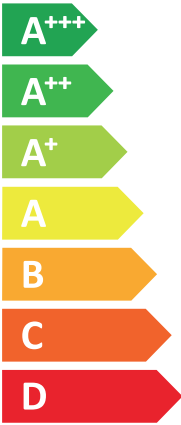

ENERG
енергия · ενέργεια

VISSMANN

VITOCAL 222-S, AWBT-E 221.C10

A++

A+

Two icons representing sound power levels: a speaker inside a house and a house with a speaker. Below the first icon is the text "39 dB" and below the second is "56 dB".

A legend for power consumption with three colored squares: dark blue for "11 kW", medium blue for "10 kW", and light blue for "8 kW".

2019

811/2013

5855354-01