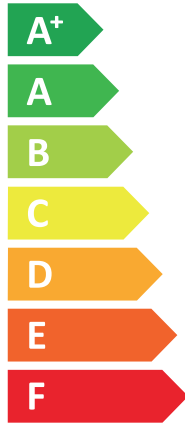

ENERG
енергия · ενέργεια

VISSMANN

VITOCAL 222-S, AWBT-E 221.C16

A++

A+

Two icons representing sound power levels: a speaker inside a house and a house with a speaker. Below the first icon is the text "39 dB" and below the second is "56 dB".

A legend for the map of Europe, showing three shades of blue corresponding to power ratings: dark blue for 12 kW, medium blue for 12 kW, and light blue for 8 kW.

2019

811/2013

5855356-01