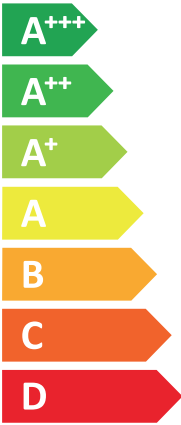

ENERG
енергия · ενέργεια

VISSMANN

VITOCAL 222-S, AWBT-E 221.C16

A++

A+

Two icons representing sound power levels: a speaker inside a house and a house with a speaker. Below the first icon is the text "39 dB" and below the second is "56 dB".

A legend for the map of Europe, showing three shades of blue corresponding to power ratings: dark blue for 12 kW, medium blue for 12 kW, and light blue for 8 kW.

2019

811/2013

5855356-01