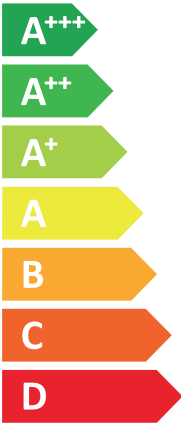

ENERG  
енергия · ενέργεια

**VIESMANN**

**VITOCAL 222-S, AWBT-E-AC 221.C10**

**A++**

**A+**

Two icons representing sound power levels. The top icon shows a speaker inside a house with the text '39 dB' below it. The bottom icon shows a speaker outside a house with the text '56 dB' below it.