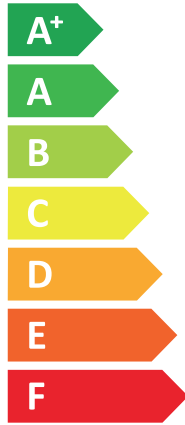

ENERG  
енергия · ενέργεια

**VIESMANN**

**VITOCAL 222-S, AWBT-E-AC 221.C10**

**A++**

**A+**

Two icons representing sound power levels. The top icon shows a speaker inside a house with the text '39 dB' below it. The bottom icon shows a speaker outside a house with the text '56 dB' below it.