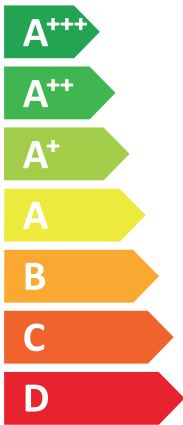

ENERG
енергия · ενέργεια

VISSMANN

VITOCAL 222-S, AWBT-E-AC 221.C16

A++

A+

Two icons representing sound power levels. The top icon shows a speaker inside a house with the text "39 dB". The bottom icon shows a speaker outside a house with the text "56 dB".

A legend with three colored squares and their corresponding power levels: a dark blue square for "12 kW", a medium blue square for "12 kW", and a light blue square for "8 kW".

2019

811/2013

5863632-3