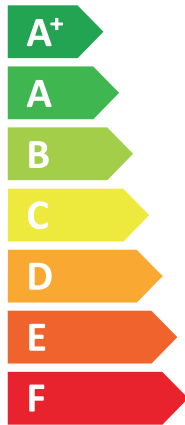

ENERG
енергия · ενέργεια

VISSMANN

VITOCAL 222-S, AWBT-E-AC 221.C16

A++

A+

Two icons representing sound power levels. The top icon shows a speaker inside a house with the text "39 dB". The bottom icon shows a speaker outside a house with the text "56 dB".

A legend with three colored squares and their corresponding power levels: a dark blue square for "12 kW", a medium blue square for "12 kW", and a light blue square for "8 kW".

2019

811/2013

5863632-3