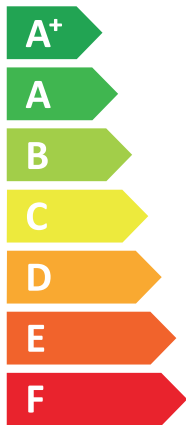

ENERG

енергия · ενέργεια

VISSMANN

VITOCAL 222-S, AWBT-M-E 221.C08

A++

A+

Two icons showing sound power levels: a speaker icon with sound waves and a house icon with sound waves. Below the speaker icon is the text "39 dB" and below the house icon is "55 dB".

A legend for power output zones, consisting of three colored squares with corresponding text: a dark blue square for "8 kW", a medium blue square for "6 kW", and a light blue square for "3 kW".

2019

811/2013