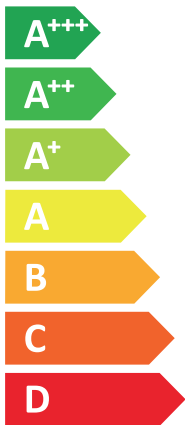

ENERG

енергия · ενέργεια

VISSMANN

VITOCAL 222-S, AWBT-M-E 221.C08

A++

A+

Two icons showing sound power levels: a speaker icon with sound waves and a house icon with sound waves. Below the speaker icon is the text "39 dB" and below the house icon is "55 dB".

A legend for power output zones, consisting of three colored squares with corresponding text: a dark blue square for "8 kW", a medium blue square for "6 kW", and a light blue square for "3 kW".

2019

811/2013