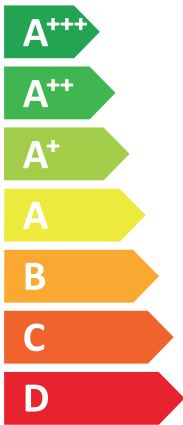

### VITOCAL 222-S, AWBT-M-E-AC 221.C10

**A++**

**A+**

Two icons representing sound power levels: a speaker icon with sound waves and a house icon with sound waves.

**39 dB**

**56 dB**

- 10 kW**
- 9 kW**
- 8 kW**