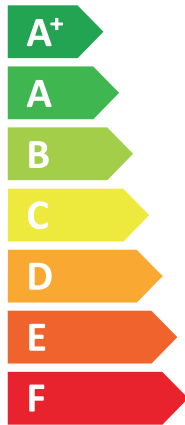

### VITOCAL 222-S, AWBT-M-E-AC 221.C10

**A++**

**A+**

Two icons representing sound power levels: a speaker icon with sound waves and a house icon with sound waves.

**39 dB**

**56 dB**

- 10 kW**
- 9 kW**
- 8 kW**