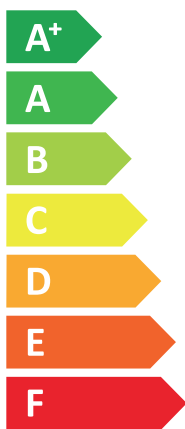

## VISSMANN

VITOCAL 252-A, AWOT-E-AC-AF 251.A19

**A+++**

**A**

Two icons showing sound power levels. The top icon shows a speaker inside a house with the text "40 dB". The bottom icon shows a speaker outside a house with the text "48 dB".

A legend with three colored squares and their corresponding power consumption values: a dark blue square for "19 kW", a medium blue square for "13 kW", and a light blue square for "7 kW".

2019

811/2013

6216392-01