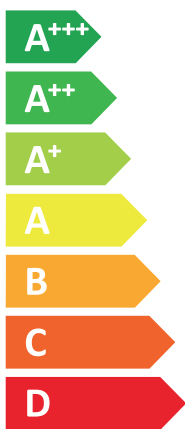

## VISSMANN

VITOCAL 252-A, AWOT-E-AC-AF 251.A19

**A+++**

**A**

Two icons showing sound power levels. The top icon shows a speaker inside a house with the text "40 dB". The bottom icon shows a speaker outside a house with the text "48 dB".

A legend with three colored squares and their corresponding power consumption values: a dark blue square for "19 kW", a medium blue square for "13 kW", and a light blue square for "7 kW".

2019

811/2013

6216392-01