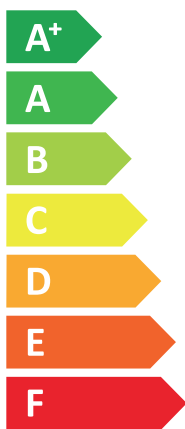

# ENERG

енергия · ενέργεια

**VIESMANN**

**VITOCAL 252-A, AWOT-E-AC-AF 251.A19 2C**

**A+++**

**A**

Two icons showing sound power levels. The top icon shows a speaker inside a house with the text '40 dB'. The bottom icon shows a speaker outside a house with the text '48 dB'.

A legend for power consumption zones, showing three colored squares with corresponding power values: a dark blue square for '19 kW', a medium blue square for '13 kW', and a light blue square for '7 kW'.