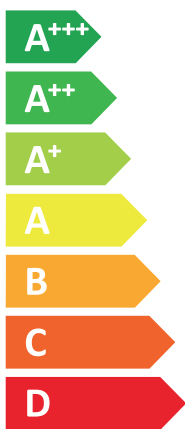

# ENERG

енергия · ενέργεια

**VIESMANN**

**VITOCAL 252-A, AWOT-E-AC-AF 251.A19 2C**

**A+++**

**A**

Two icons showing sound power levels. The top icon shows a speaker inside a house with the text '40 dB'. The bottom icon shows a speaker outside a house with the text '48 dB'.

A legend for power consumption zones, showing three colored squares with corresponding power values: a dark blue square for '19 kW', a medium blue square for '13 kW', and a light blue square for '7 kW'.